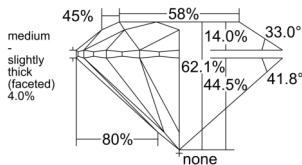

GIA®

FACSIMILE

GIA REPORT 1303931451

Verify this report at GIA.edu

GIA NATURAL DIAMOND DOSSIER®

December 16, 2024
GIA Report Number 1303931451
Shape and Cutting Style ..... Round Brilliant
Measurements ..... 5.50 - 5.53 x 3.42 mm

GRADING RESULTS

Carat Weight ..... 0.63 carat
Color Grade ..... F
Clarity Grade S11
Cut Grade ..... Excellent

ADDITIONAL GRADING INFORMATION

Polish ..... Excellent
Symmetry ..... Excellent
Fluorescence ..... Medium Blue
Clarity Characteristics ..... Feather, Crystal, Cloud
Inspection(s): GIA 1303931451

PROPORTIONS

Profile to actual proportions